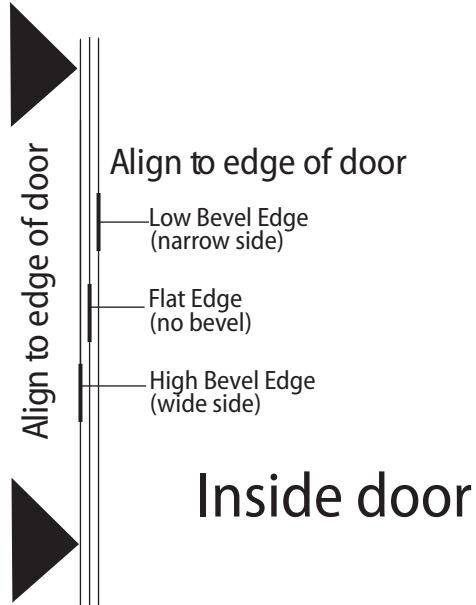

verify exactly 1" →  
 ← verify exactly 1" →  
**Measure scale after printing**

**Template for 2 3/4", 3 3/4" and 5" Backset 9KOM Cylindrical Locks**

**STANLEY**  
**OMNILOCK**<sup>®</sup>  
 T83310/RevB ER-7001-7 Jan 2010