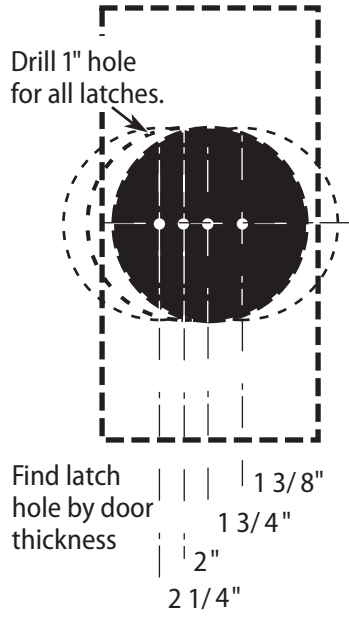

verify exactly 1" →  
 ← verify exactly 1" →  
**Measure scale after printing**

**Template for 2 3/4", 3 3/4" and 5" Backset 9KOM Cylindrical Locks**

**STANLEY**  
**OMNILOCK**<sup>®</sup>  
 T83310/RevB ER-7001-7 Jan 2010