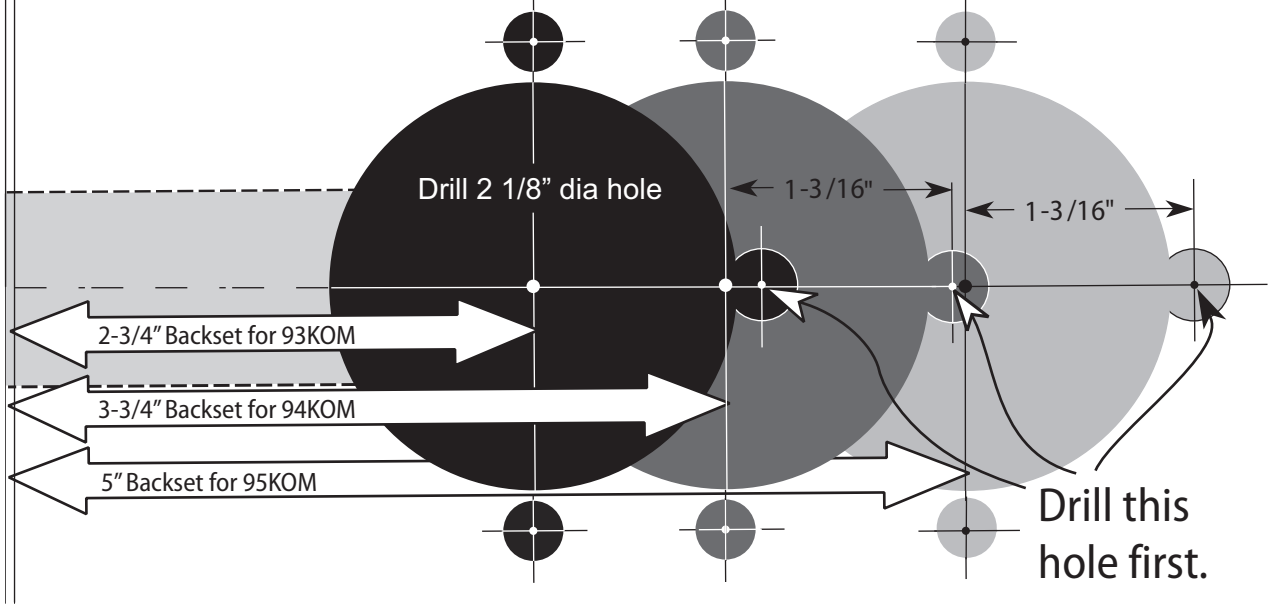

verify exactly 1" →  
 ← verify exactly 1" →  
**Measure scale after printing**

**Template for 2 3/4", 3 3/4" and 5" Backset 9KOM Cylindrical Locks**

**STANLEY**  
**OMNILOCK**<sup>®</sup>  
 T83310/RevB ER-7001-7 Jan 2010